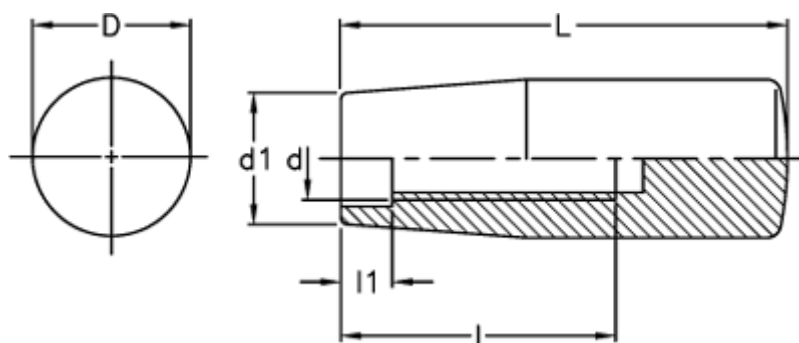

Data Sheet

Article number: 2304021802
Description: E+G Handle
I.280/65-M10

Measures

d = M10

D = 23

d1 = 19

l = 40

L = 65

l1 = 7.5